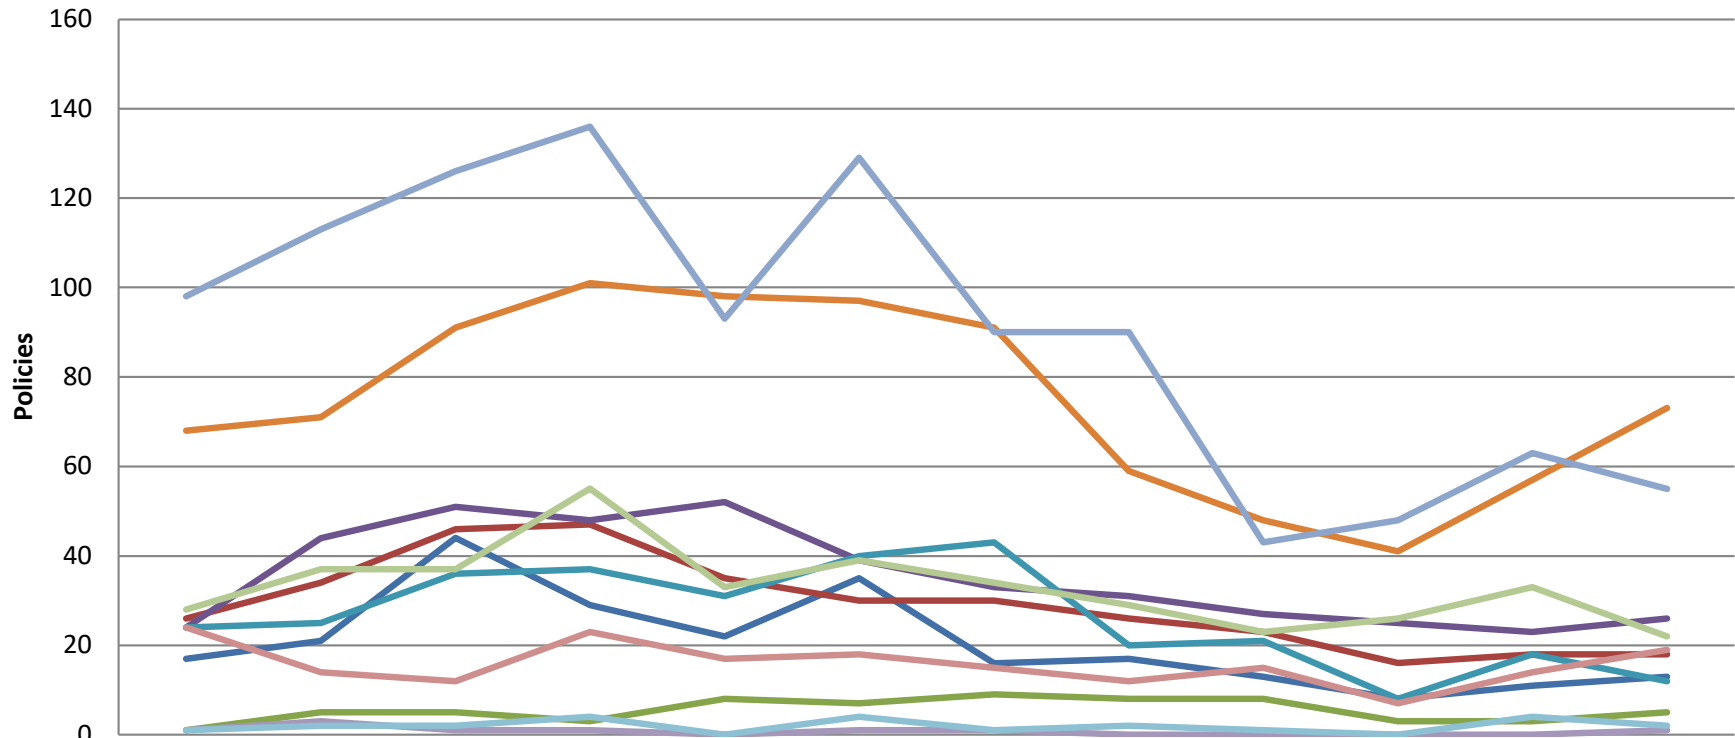

AIUA New Business (by Zone) (as of February 2024)

	Mar-23	Apr-23	May-23	Jun-23	Jul-23	Aug-23	Sep-23	Oct-23	Nov-23	Dec-23	Jan-24	Feb-24
— Gulf Front	17	21	44	29	22	35	16	17	13	8	11	13
— Zone 1 Baldwin	26	34	46	47	35	30	30	26	23	16	18	18
— Zone 1 Mobile	1	5	5	3	8	7	9	8	8	3	3	5
— Zone 2 Baldwin	24	44	51	48	52	39	33	31	27	25	23	26
— Zone 2 Mobile	24	25	36	37	31	40	43	20	21	8	18	12
— Zone 3 Baldwin	68	71	91	101	98	97	91	59	48	41	57	73
— Zone 3 Mobile	98	113	126	136	93	129	90	90	43	48	63	55
— Zone 4 Baldwin	24	14	12	23	17	18	15	12	15	7	14	19
— Zone 4 Mobile	28	37	37	55	33	39	34	29	23	26	33	22
— Zone 5 Baldwin	1	3	1	1	0	1	1	0	0	0	0	1
— Zone 5 Mobile	1	2	2	4	0	4	1	2	1	0	4	2