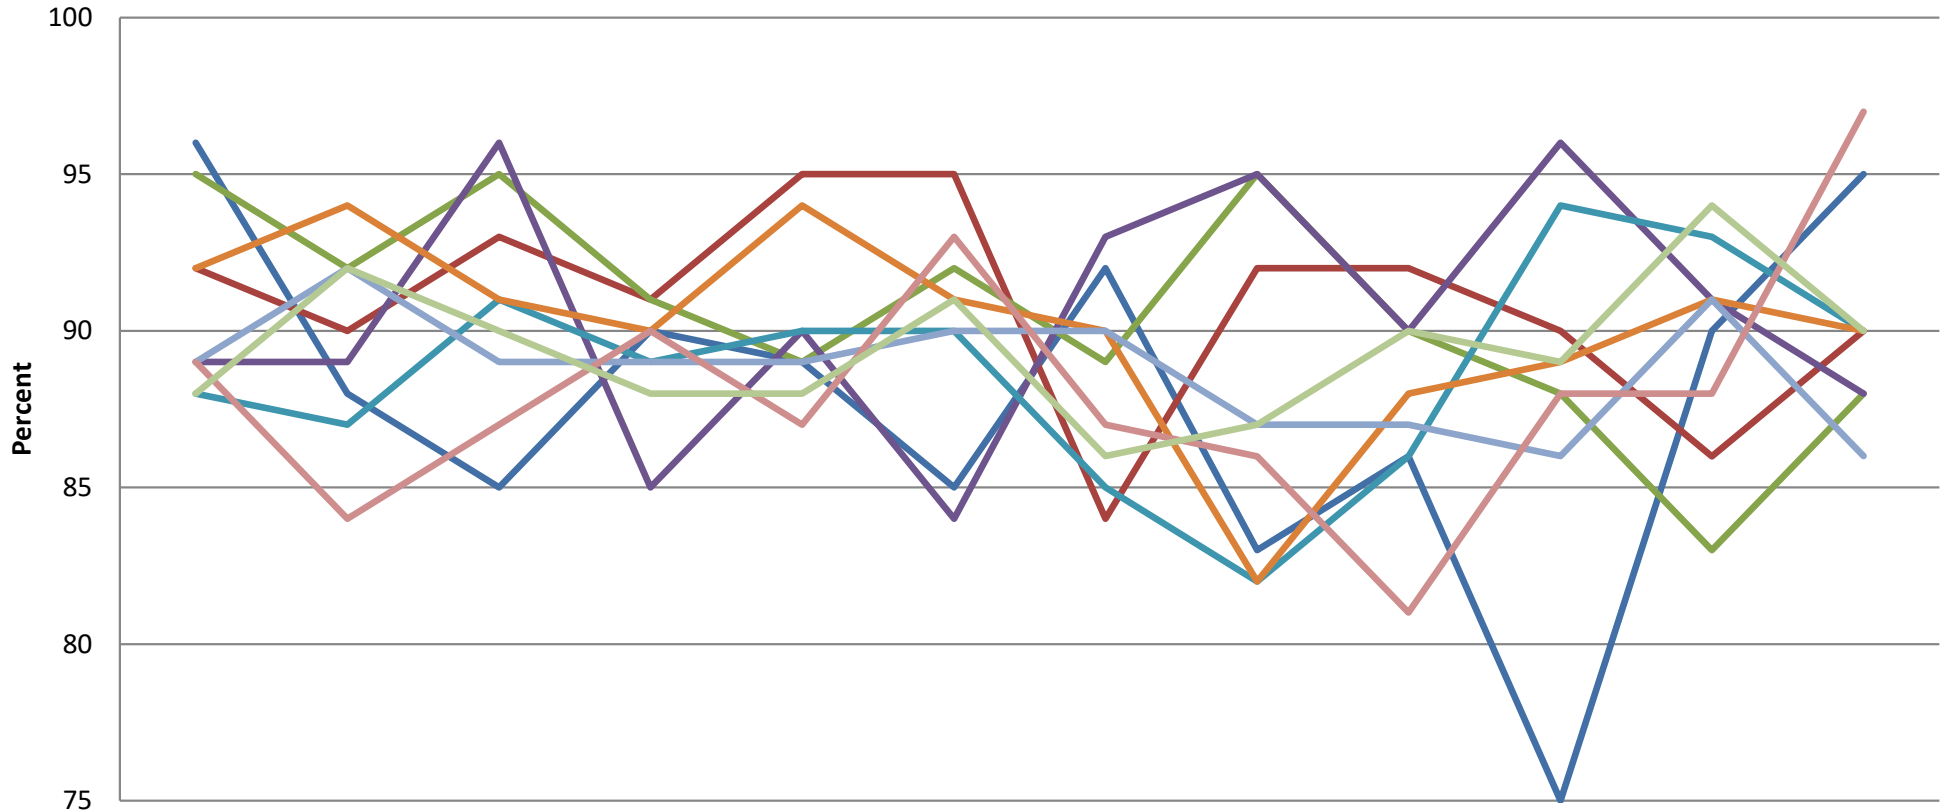

## AIUA Retention (by Zone) (as of February 2024)

	Mar-23	Apr-23	May-23	Jun-23	Jul-23	Aug-23	Sep-23	Oct-23	Nov-23	Dec-23	Jan-24	Feb-24
— Gulf Front	96	88	85	90	89	85	92	83	86	75	90	95
— Zone 1 Baldwin	92	90	93	91	95	95	84	92	92	90	86	90
— Zone 1 Mobile	95	92	95	91	89	92	89	95	90	88	83	88
— Zone 2 Baldwin	89	89	96	85	90	84	93	95	90	96	91	88
— Zone 2 Mobile	88	87	91	89	90	90	85	82	86	94	93	90
— Zone 3 Baldwin	92	94	91	90	94	91	90	82	88	89	91	90
— Zone 3 Mobile	89	92	89	89	89	90	90	87	87	86	91	86
— Zone 4 Baldwin	89	84	87	90	87	93	87	86	81	88	88	97
— Zone 4 Mobile	88	92	90	88	88	91	86	87	90	89	94	90